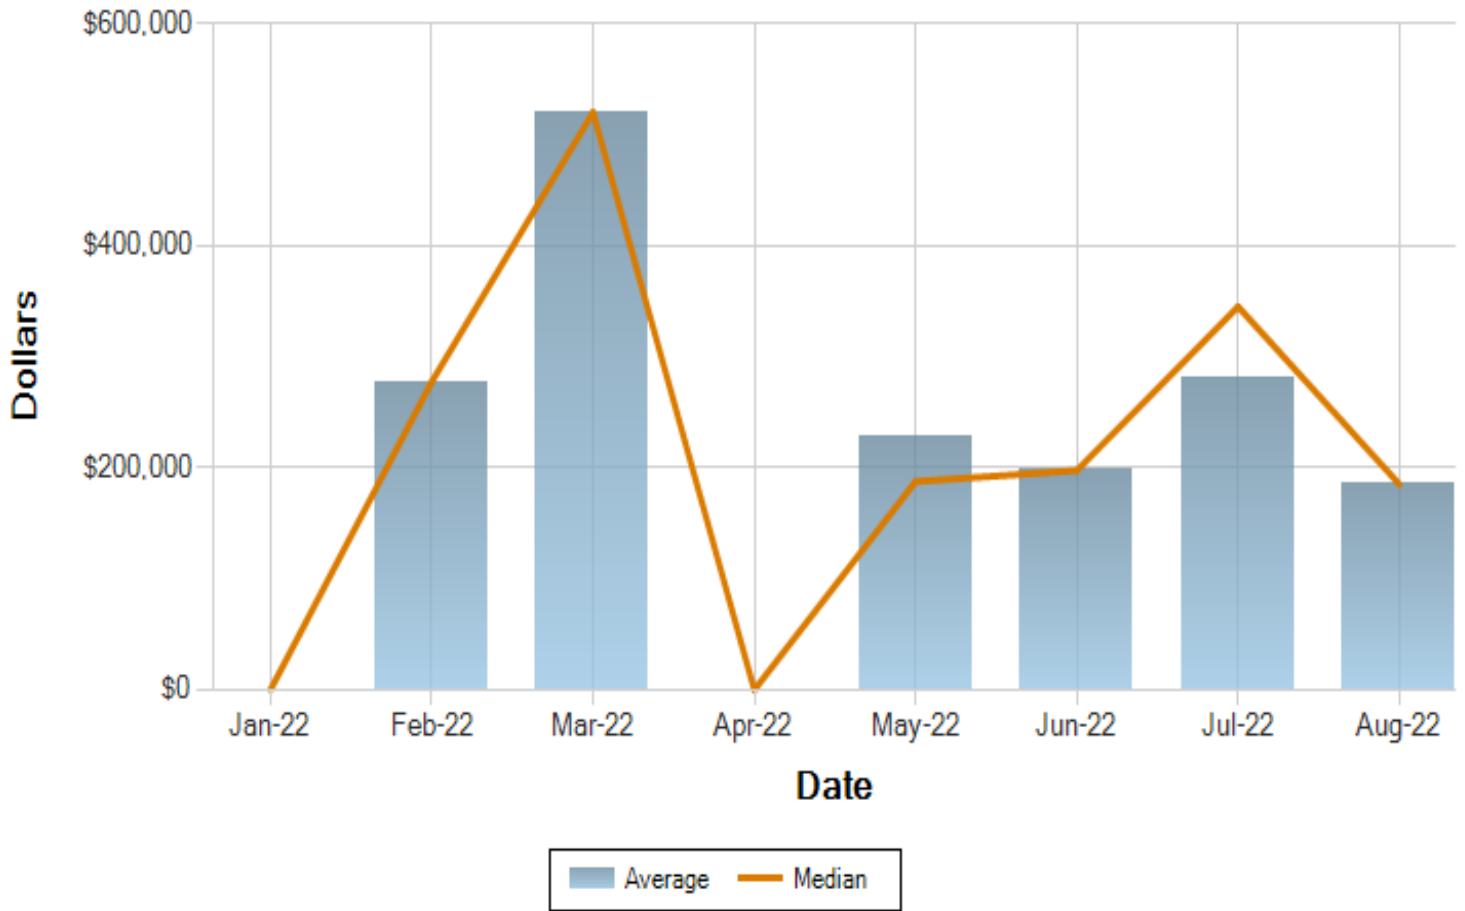

Average and Median Prices Intermountain MLS, Inc. Jan 2022 - Aug 2022

Date Created: 9/19/2022

Source: Intermountain MLS, Inc.

Information provided is deemed reliable but not guaranteed.

Criteria: Class=RE - Residential,VL - Land,RI - Residential Income,BC - Business/Commercial,FR - Farm & Ranch,RN - Rental,OE - Office
Exclusives AND Date Range=01/01/2022-08/31/2022 AND City=Deary - Deary,Juliaetta - Juliaetta,Kendrick - Kendrick AND Type=SF - Single Family