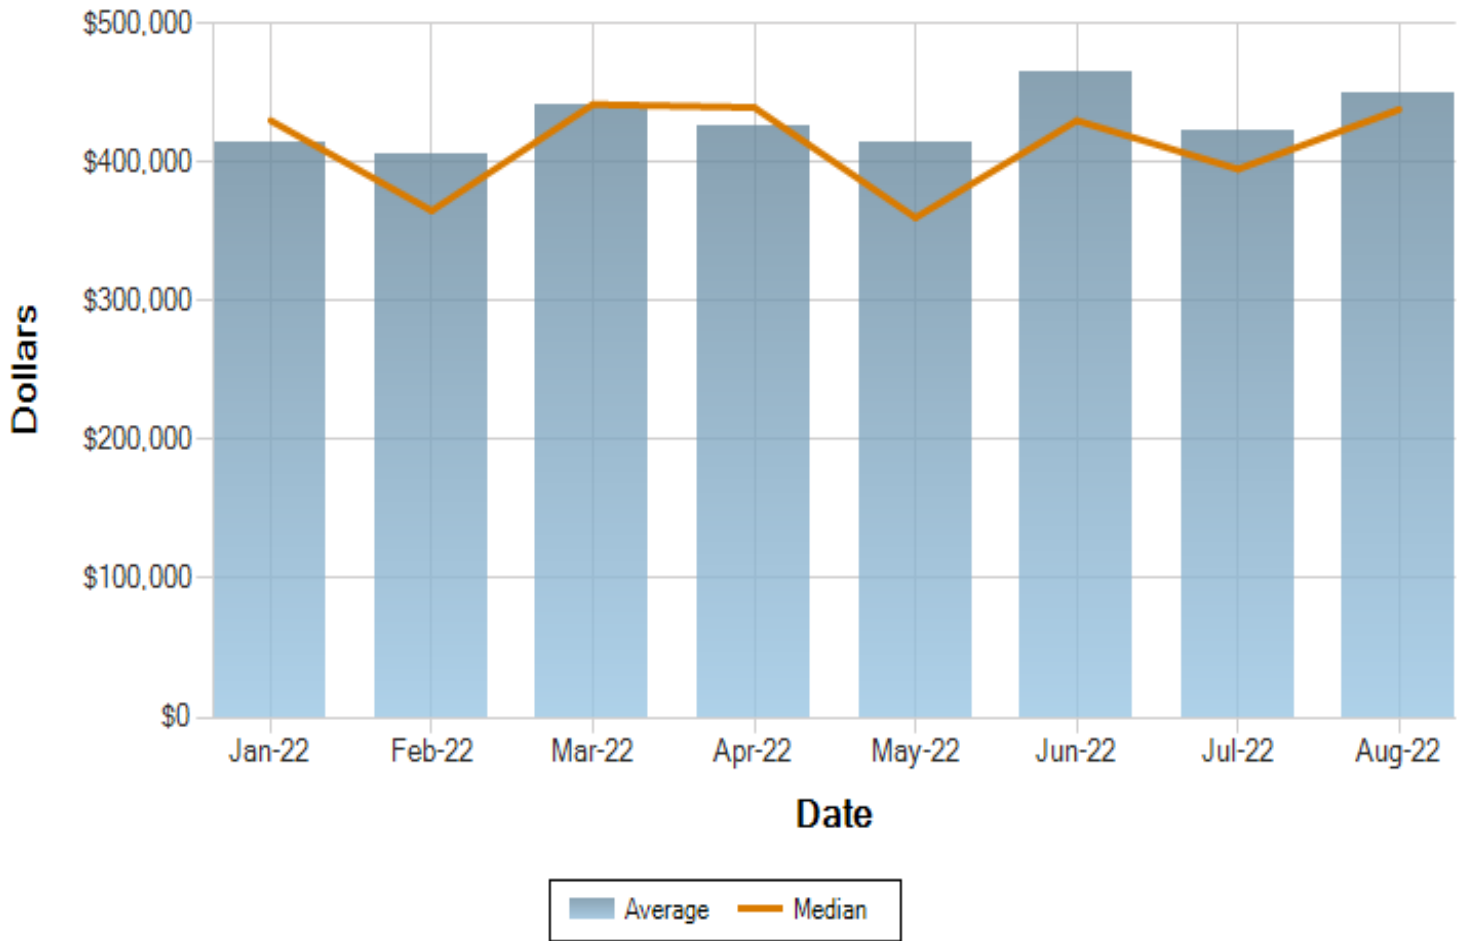

**Average and Median Prices
Intermountain MLS, Inc.
Jan 2022 - Aug 2022**

Date Created: 9/19/2022

Source: Intermountain MLS, Inc.

Information provided is deemed reliable but not guaranteed.

Criteria: Class=RE - Residential,VL - Land,RI - Residential Income,BC - Business/Commercial,FR - Farm & Ranch,RN - Rental,OE - Office
Exclusives AND Date Range=01/01/2022-08/31/2022 AND County=Latah - Latah AND Type=SF - Single Family