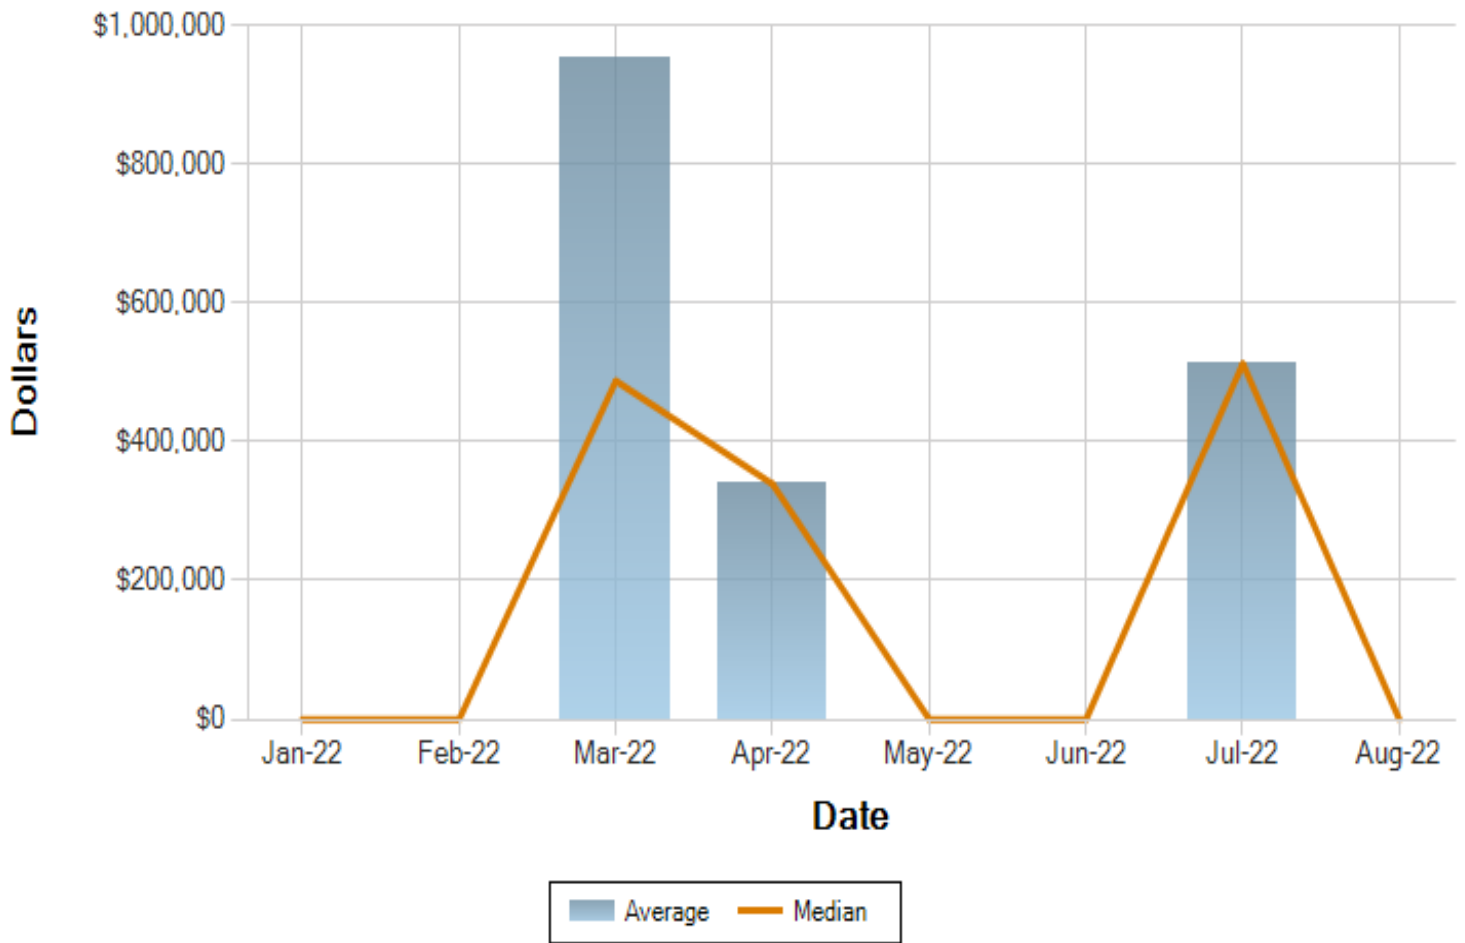

**Average and Median Prices
Intermountain MLS, Inc.
Jan 2022 - Aug 2022**

Date Created: 9/19/2022

Source: Intermountain MLS, Inc.

Information provided is deemed reliable but not guaranteed.

Criteria: Class=RE - Residential,VL - Land,RI - Residential Income,BC - Business/Commercial,FR - Farm & Ranch,RN - Rental,OE - Office
Exclusives AND Date Range=01/01/2022-08/31/2022 AND County=Lewis - Lewis AND Type=SFACR - Single Family w/ Acreage