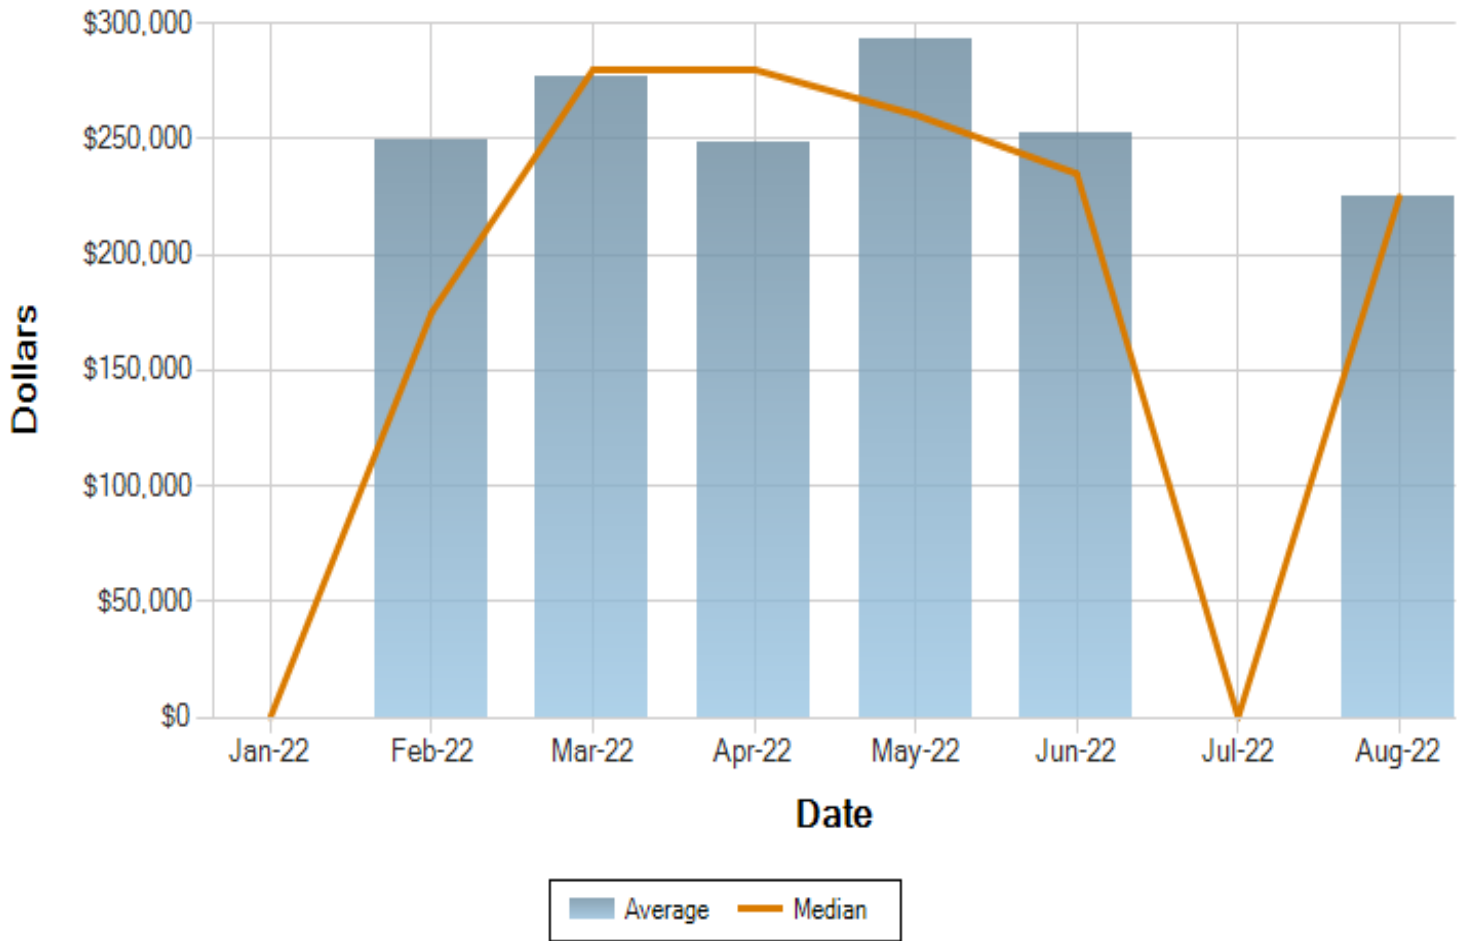

Average and Median Prices Intermountain MLS, Inc. Jan 2022 - Aug 2022

Date Created: 9/19/2022

Source: Intermountain MLS, Inc.

Information provided is deemed reliable but not guaranteed.

Criteria: Class=RE - Residential,VL - Land,RI - Residential Income,BC - Business/Commercial,FR - Farm & Ranch,RN - Rental,OE - Office
Exclusives AND Date Range=01/01/2022-08/31/2022 AND City=Kamiah - Kamiah AND Type=SF - Single Family