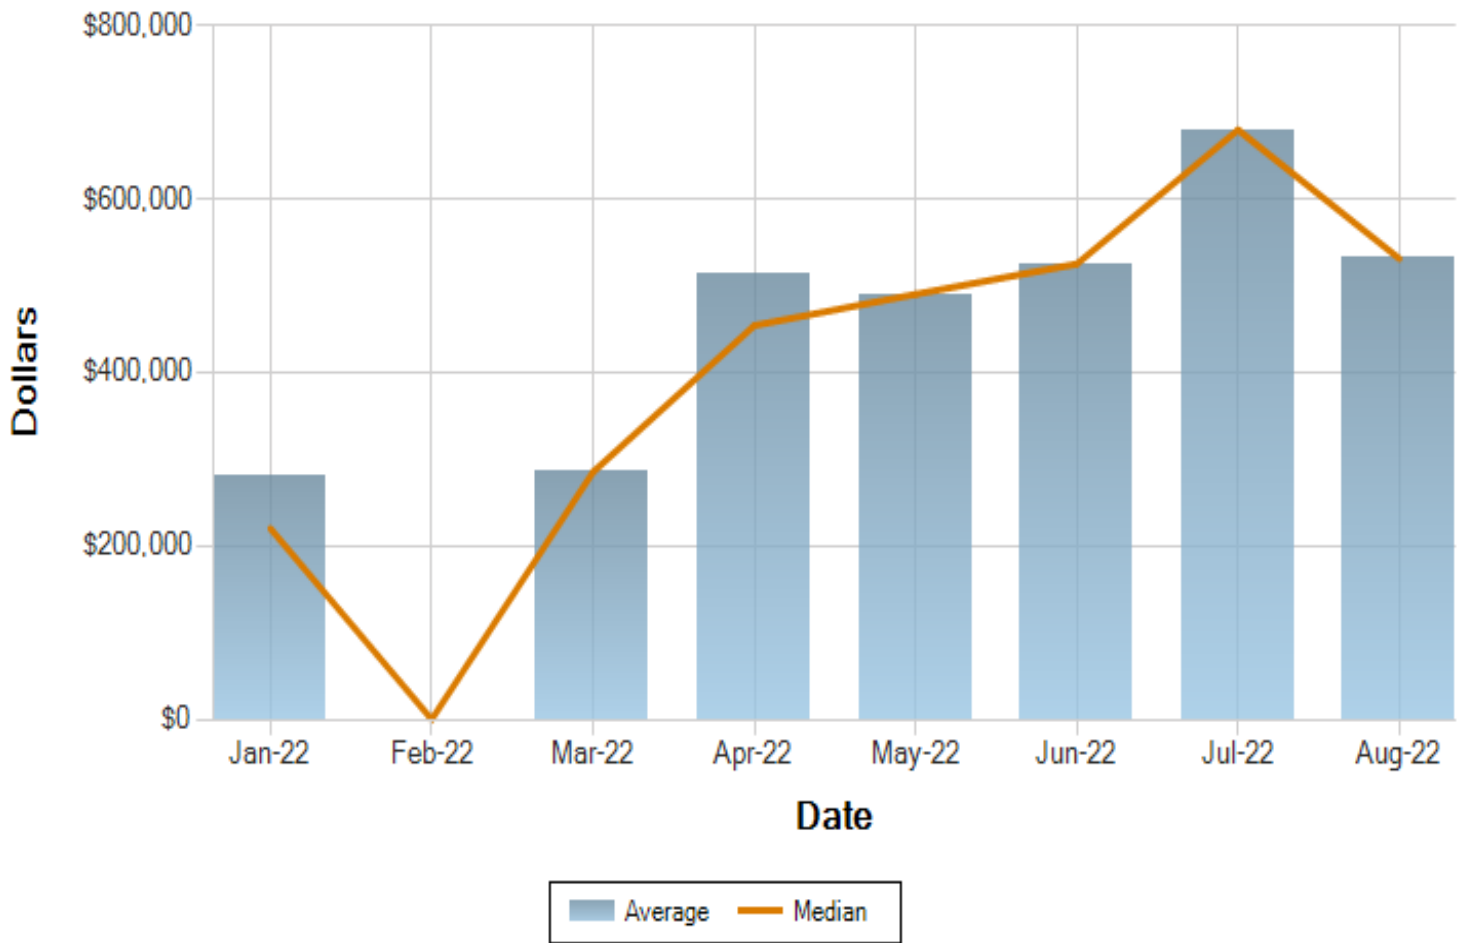

### Average and Median Prices Intermountain MLS, Inc. Jan 2022 - Aug 2022

Date Created: 9/19/2022  
Source: Intermountain MLS, Inc.  
Information provided is deemed reliable but not guaranteed.

Criteria: Class=RE - Residential,VL - Land,RI - Residential Income,BC - Business/Commercial,FR - Farm & Ranch,RN - Rental,OE - Office  
Exclusives AND Date Range=01/01/2022-08/31/2022 AND City=Kamiah - Kamiah AND Type=SFACR - Single Family w/ Acreage