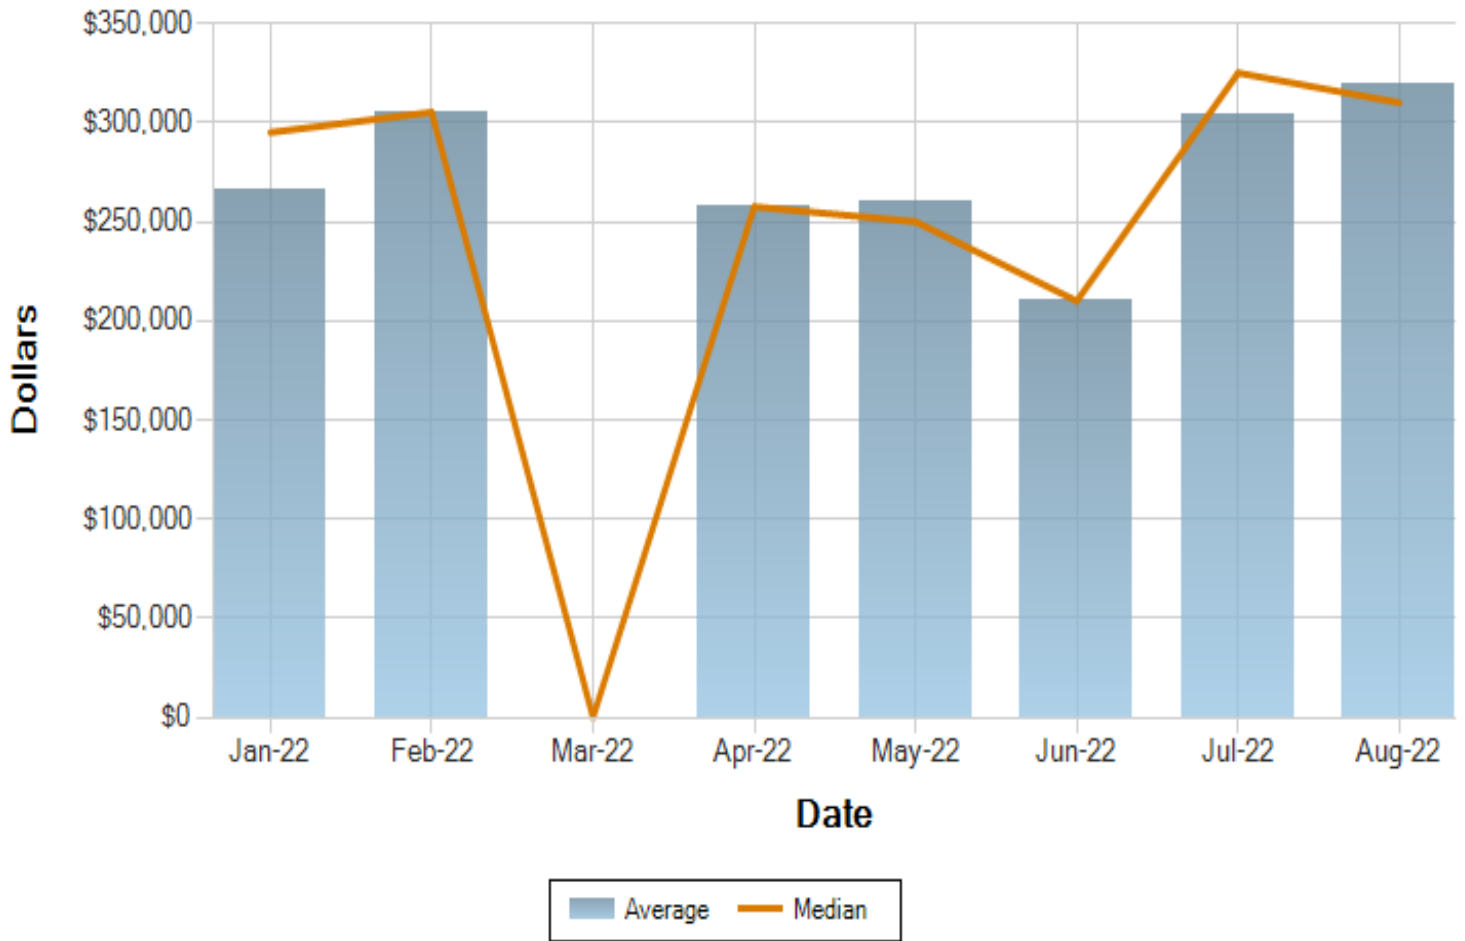

Average and Median Prices Intermountain MLS, Inc. Jan 2022 - Aug 2022

Date Created: 9/19/2022

Source: Intermountain MLS, Inc.

Information provided is deemed reliable but not guaranteed.

Criteria: Class=RE - Residential,VL - Land,RI - Residential Income,BC - Business/Commercial,FR - Farm & Ranch,RN - Rental,OE - Office
Exclusives AND Date Range=01/01/2022-08/31/2022 AND City=Grangville - Grangeville AND Type=SF - Single Family