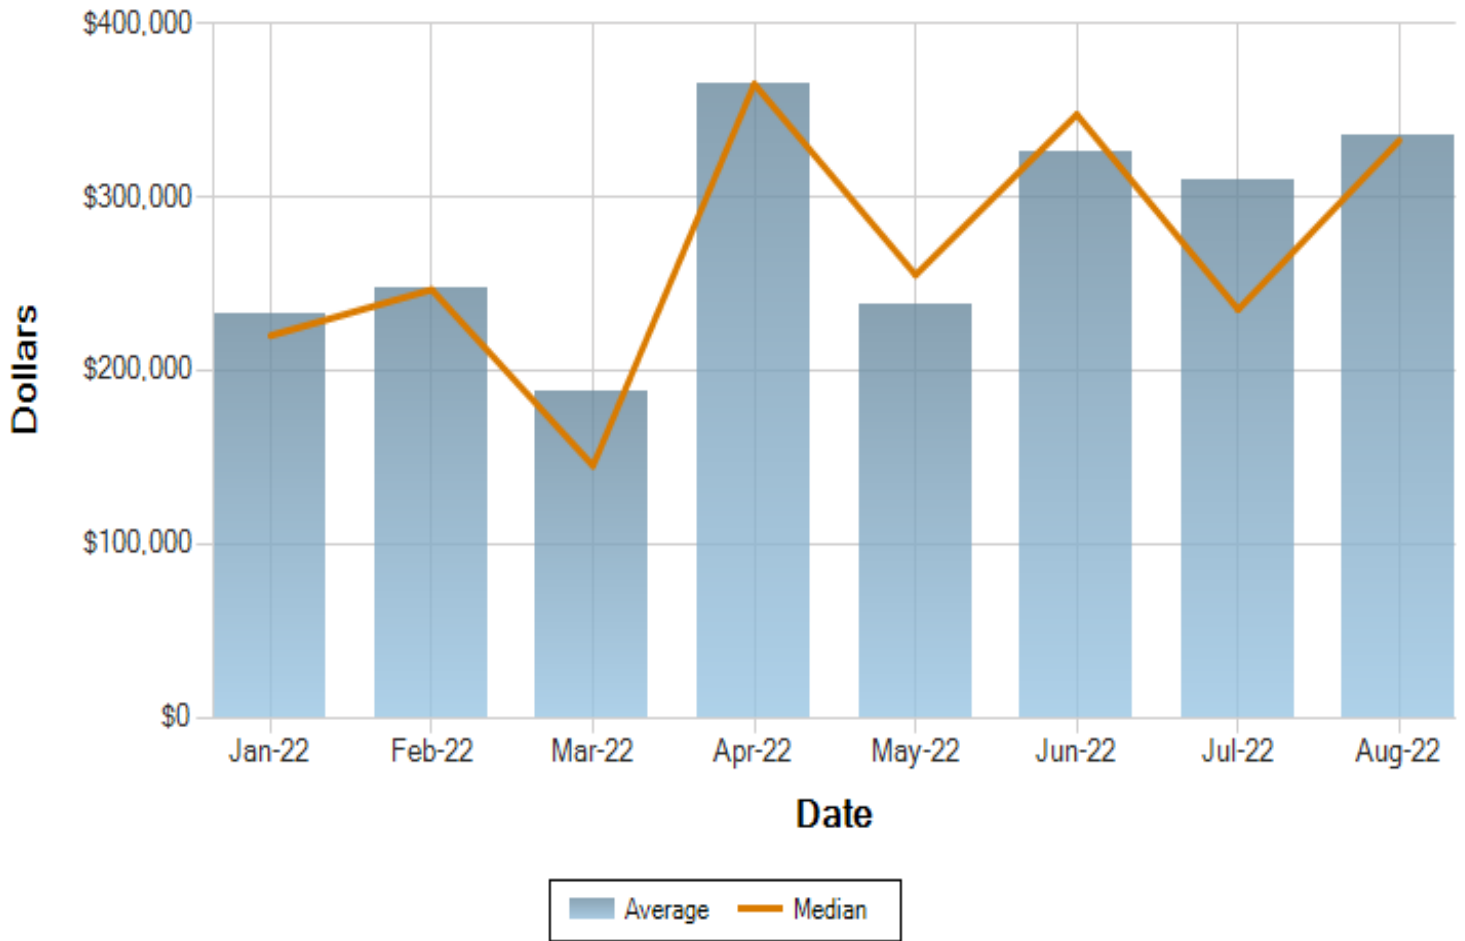

Average and Median Prices
Intermountain MLS, Inc.
Jan 2022 - Aug 2022

Date Created: 9/19/2022
Source: Intermountain MLS, Inc.
Information provided is deemed reliable but not guaranteed.

Criteria: Class=RE - Residential,VL - Land,RI - Residential Income,BC - Business/Commercial,FR - Farm & Ranch,RN - Rental,OE - Office
Exclusives AND Date Range=01/01/2022-08/31/2022 AND City=Lenore - Lenore,Orofino - Orofino AND Type=SF - Single Family