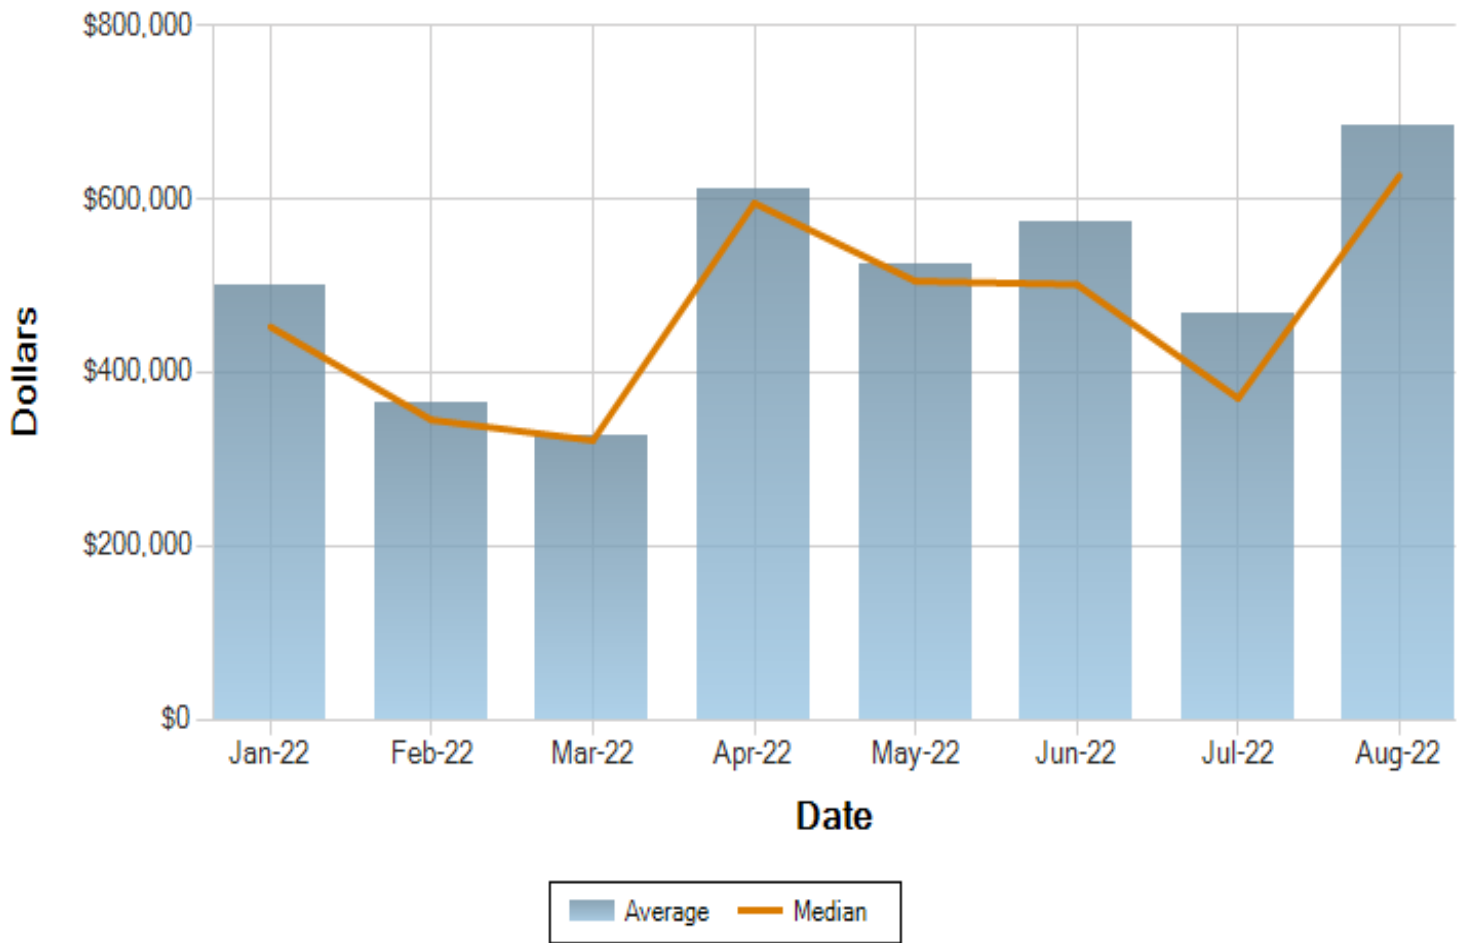

**Average and Median Prices  
Intermountain MLS, Inc.  
Jan 2022 - Aug 2022**

Date Created: 9/19/2022

Source: Intermountain MLS, Inc.

Information provided is deemed reliable but not guaranteed.

Criteria: Class=RE - Residential,VL - Land,RI - Residential Income,BC - Business/Commercial,FR - Farm & Ranch,RN - Rental,OE - Office  
Exclusives AND Date Range=01/01/2022-08/31/2022 AND County=Idaho - Idaho AND Type=SFACR - Single Family w/ Acreage