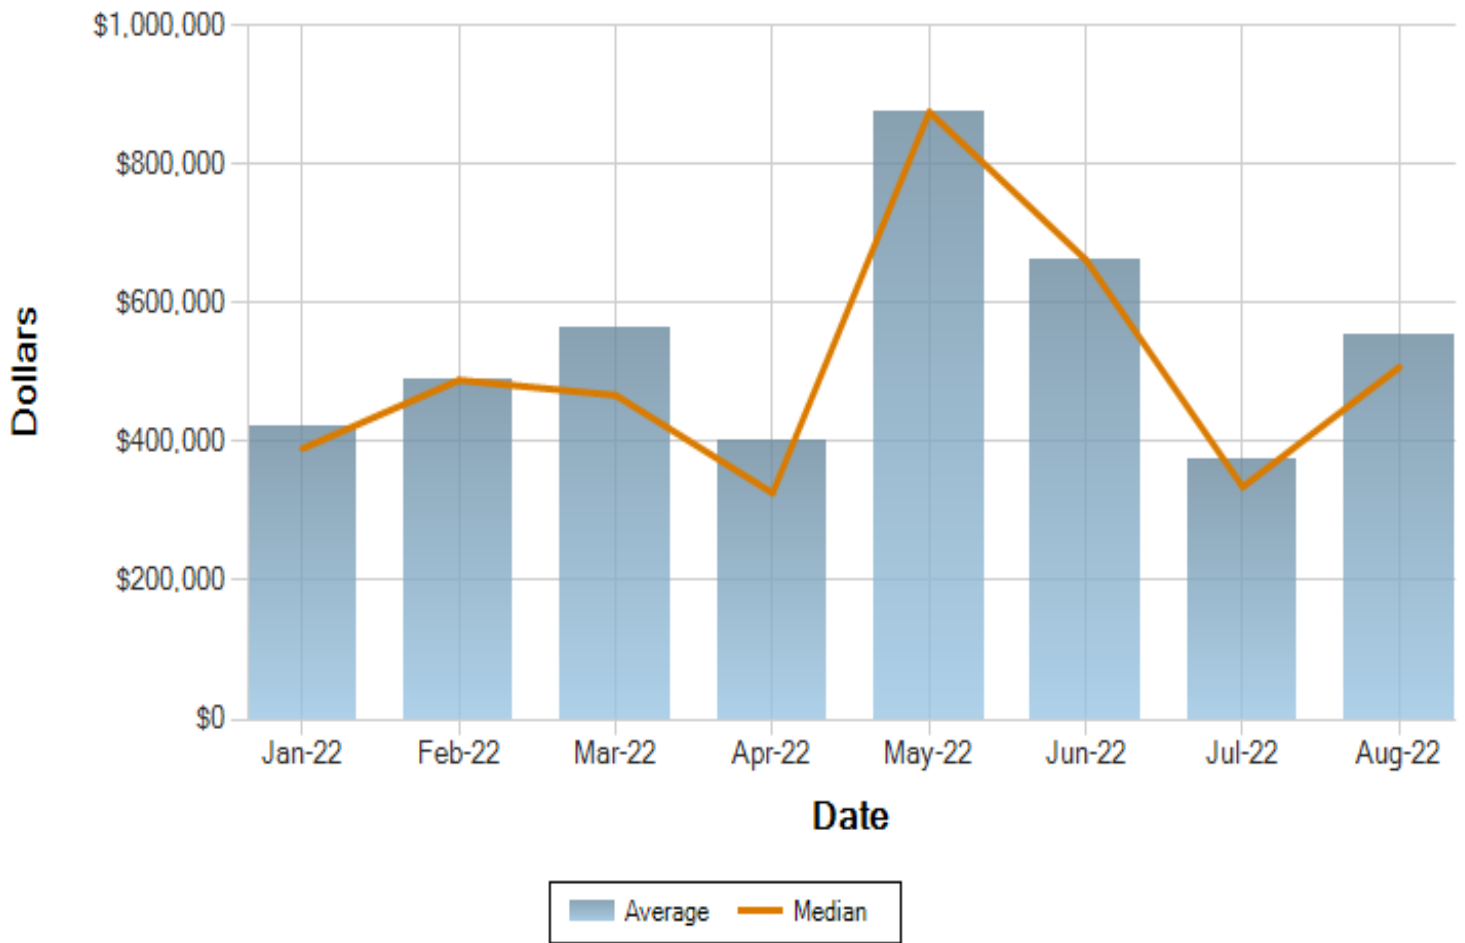

**Average and Median Prices
Intermountain MLS, Inc.
Jan 2022 - Aug 2022**

Date Created: 9/19/2022

Source: Intermountain MLS, Inc.

Information provided is deemed reliable but not guaranteed.

Criteria: Class=RE - Residential,VL - Land,RI - Residential Income,BC - Business/Commercial,FR - Farm & Ranch,RN - Rental,OE - Office
Exclusives AND Date Range=01/01/2022-08/31/2022 AND County=Clearwater - Clearwater AND Type=SFACR - Single Family w/ Acreage