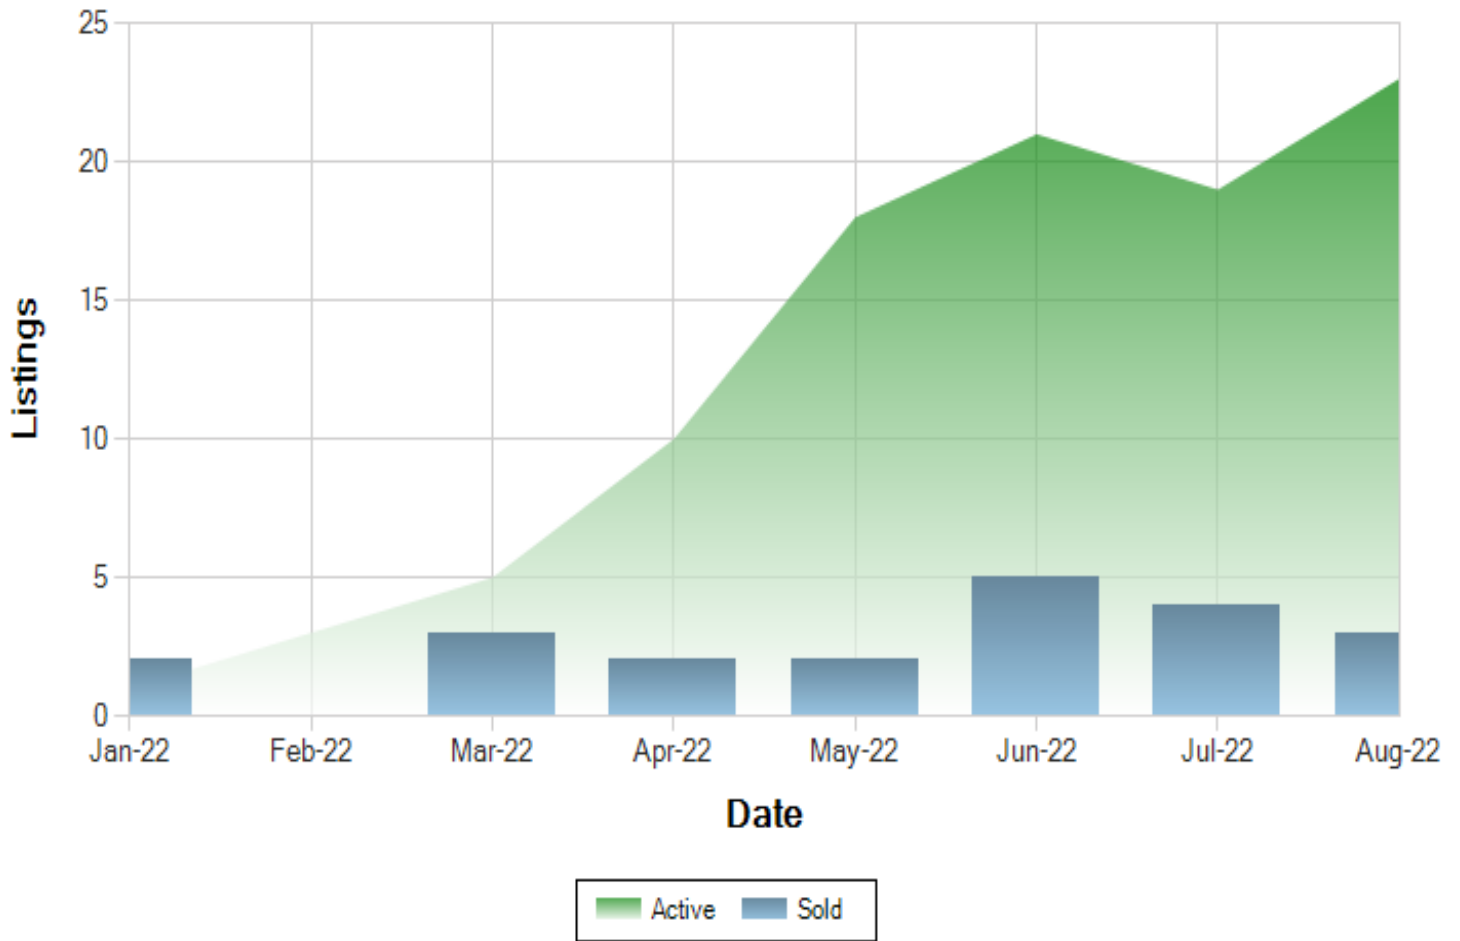

Inventory and Sales
Intermountain MLS, Inc.
Jan 2022 - Aug 2022

Date Created: 9/19/2022

Source: Intermountain MLS, Inc.

Information provided is deemed reliable but not guaranteed.

Criteria: Class=RE - Residential,VL - Land,RI - Residential Income,BC - Business/Commercial,FR - Farm & Ranch,RN - Rental,OE - Office
Exclusives AND Date Range=01/01/2022-08/31/2022 AND City=Grangville - Grangeville AND Type=SF - Single Family