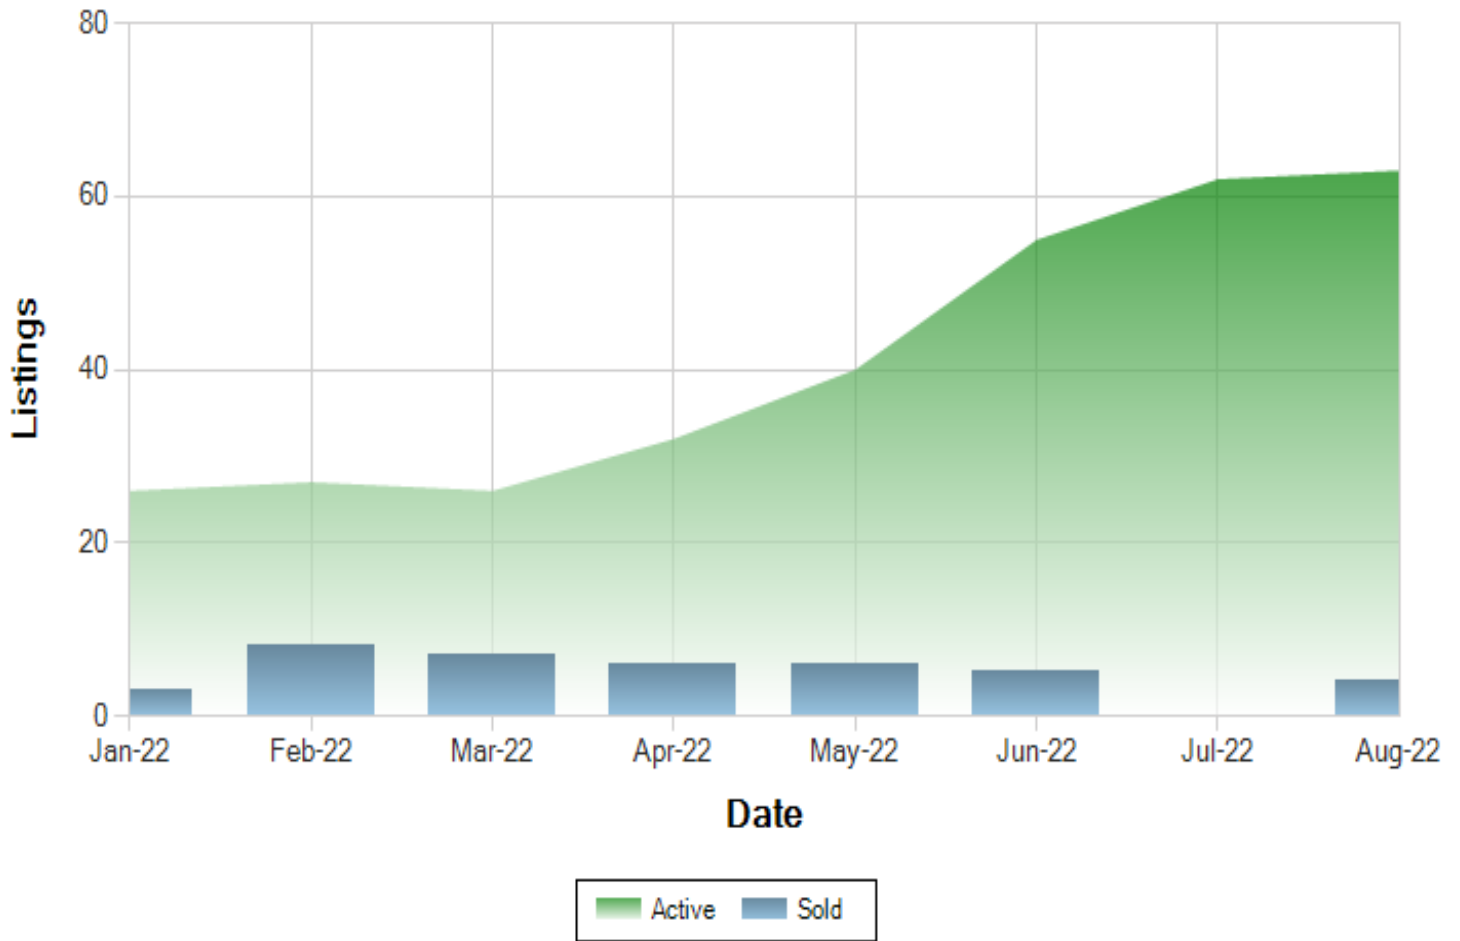

### Inventory and Sales Intermountain MLS, Inc. Jan 2022 - Aug 2022

Date Created: 9/19/2022

Source: Intermountain MLS, Inc.

Information provided is deemed reliable but not guaranteed.

Criteria: Class=RE - Residential,VL - Land,RI - Residential Income,BC - Business/Commercial,FR - Farm & Ranch,RN - Rental,OE - Office  
Exclusives AND Date Range=01/01/2022-08/31/2022 AND County=Idaho - Idaho AND Type=SFACR - Single Family w/ Acreage